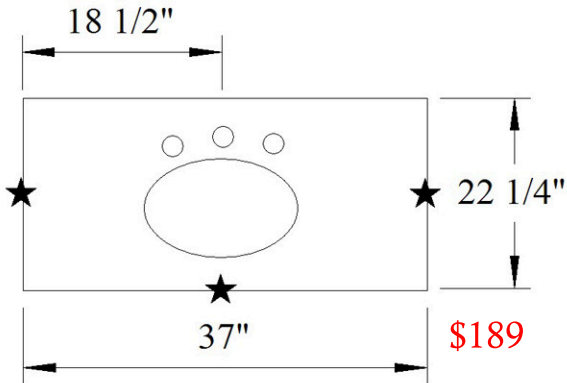

Pre-Fab Vanities

★ = Finished Edge - Easy Round
Material is 1-1/4" Thick
Undermount Sink Cut Outs
3 Holes For Widespread Faucet - 8" ϕ
Includes Back & Side Splashes
Price Is For Pick Up Only
Price Does Not Include Sales Tax
Sold As Is. No Returns or Refunds