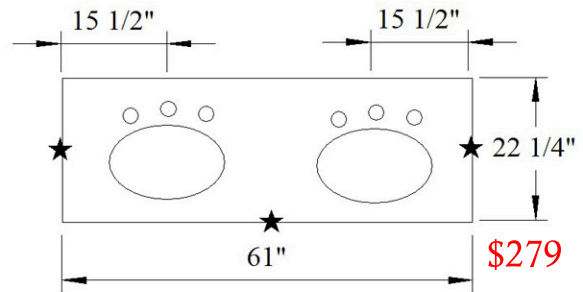

Pre-Fab Vanities

★ = Finished Edge - Easy Round
Material is 1-1/4" Thick
Undermount Sink Cut Outs
3 Holes For Widespread Faucet - 8" ϕ
Includes Back & Side Splashes
Price Is For Pick Up Only
Price Does Not Include Sales Tax
Sold As Is. No Returns or Refunds