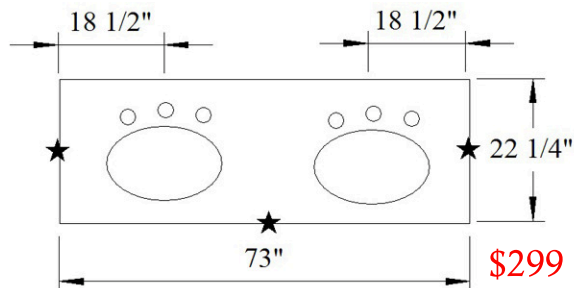

Pre-Fab Vanities

★ = Finished Edge - Easy Round
Material is 1-1/4" Thick
Undermount Sink Cut Outs
3 Holes For Widespread Faucet - 8" ϕ
Includes Back & Side Splashes
Price Is For Pick Up Only
Price Does Not Include Sales Tax
Sold As Is. No Returns or Refunds