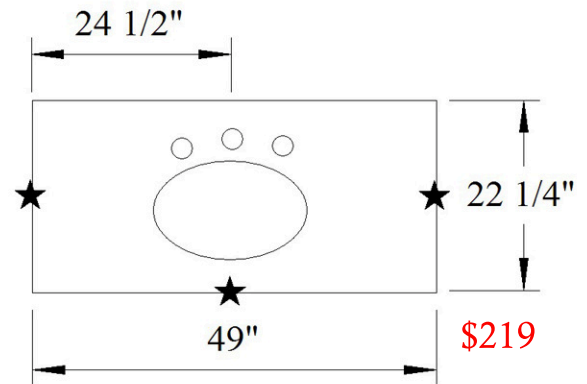

Pre-Fab Vanities

★ = Finished Edge - Easy Round
Material is 1-1/4" Thick
Undermount Sink Cut Outs
3 Holes For Widespread Faucet - 8" ϕ
Includes Back & Side Splashes
Price Is For Pick Up Only
Price Does Not Include Sales Tax
Sold As Is. No Returns or Refunds