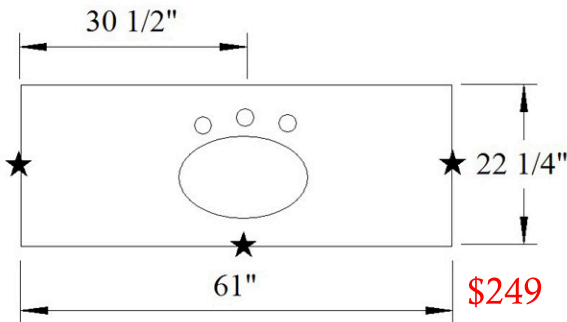

Pre-Fab Vanities

★ = Finished Edge - Easy Round
Material is 1-1/4" Thick
Undermount Sink Cut Outs
3 Holes For Widespread Faucet - 8" ϕ
Includes Back & Side Splashes
Price Is For Pick Up Only
Price Does Not Include Sales Tax
Sold As Is. No Returns or Refunds